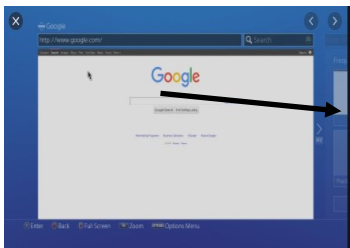

## Xbox

1. From the home screen, select Microsoft explorer (the 'e' symbol)
2. Type in the Pondhu school website address into the address bar.

## PlayStation

Opening the PS4's web browser is quick and easy.

1. Power on your system until the PlayStation home screen is visible.
2. Navigate to the content area, which contains a row of large icons used to launch your games, applications, and other services.
3. Scroll to the right until the **Internet Browser** option is highlighted, accompanied by a **www** icon and a **Start** button.
4. Open the browser by tapping the **X** button on your PS4 controller.
5. Type the Pondhu website address into the address bar