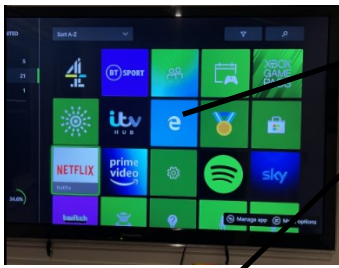

## Xbox

1. From the home screen, select Microsoft explorer (the 'e' symbol)
2. Type in the Pondhu school website address into the address bar.