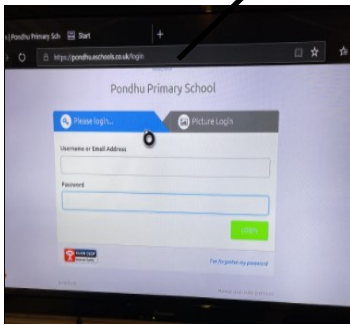

# How to access Eschools via Xbox and Playstation

## Xbox

1. From the home screen, select Microsoft explorer (the 'e' symbol)
2. Type in the Pondhu school website address into the address bar.

## PlayStation

Opening the PS4's web browser is quick and easy.

1. Power on your system until the PlayStation home screen is visible.
2. Navigate to the content area, which contains a row of large icons used to launch your games, applications, and other services.
3. Scroll to the right until the **Internet Browser** option is highlighted, accompanied by a **www** icon and a **Start** button.
4. Open the browser by tapping the **X** button on your PS4 controller.
5. Type the Pondhu website address into the address bar